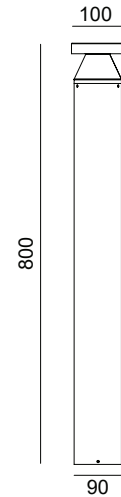

OUTDOOR LIGHT LAWN BOLLARD

TECHNICAL SHEET
KL-B422

KEYLIGHT

SPAIN
PRODUCTOS DE ILUMINACION

FEATURES

- 220-240V
- CE ROHS Certified
- Aluminum die-casting body
- Glass Diffuser
- 3-years warranty

SPECIFICATIONS

Product Code	KL-B422
Power	12W
Input	220-240V
Luminous flux	400 lm
Color Temperature	2700k-6500k
Beam Angle	120°
Power factor	≥0.90
CRI	80
Finishing Colors	White/Silver Grey/Dark Grey/Black
LED Type	SMD
IP Rating	IP65 Class 1
Size	∅100mm*800mm
Warranty	3 years